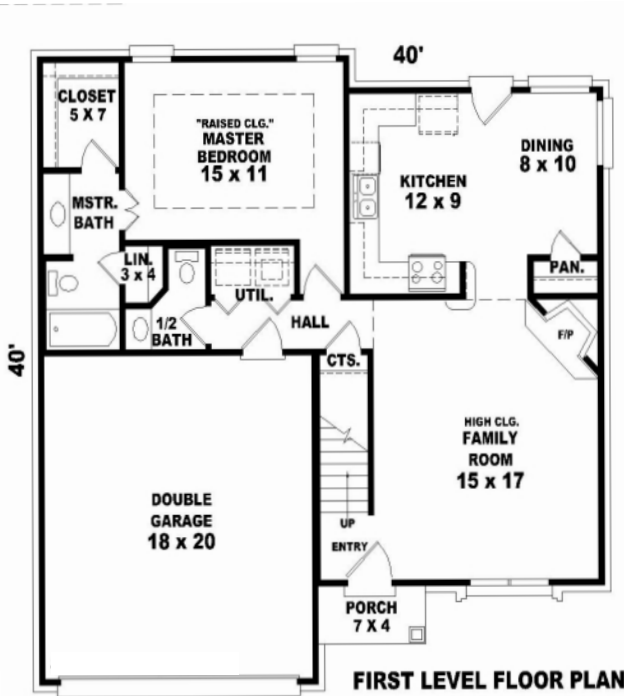

## About The Property

This cozy, modern cottage will fit all of your family's needs. With the master on the main floor level, and the two bedrooms on the second floor makes for a divided quiet retreat.

- > 3 Bedrooms, 2.5 Bathrooms
- > 1st Floor Master Suite
- > Vaulted Family Room
- > Bonus Room Potential
- > Two Story Foyer
- > Two Car Garage

### Square Footage

Total	1574
First Floor	1005
Second Floor	387
Garage	397
Bonus Room	182

### Dimensions

Width	39'-0"
Depth	40'-0"

*Square footage may vary based upon lot size.*