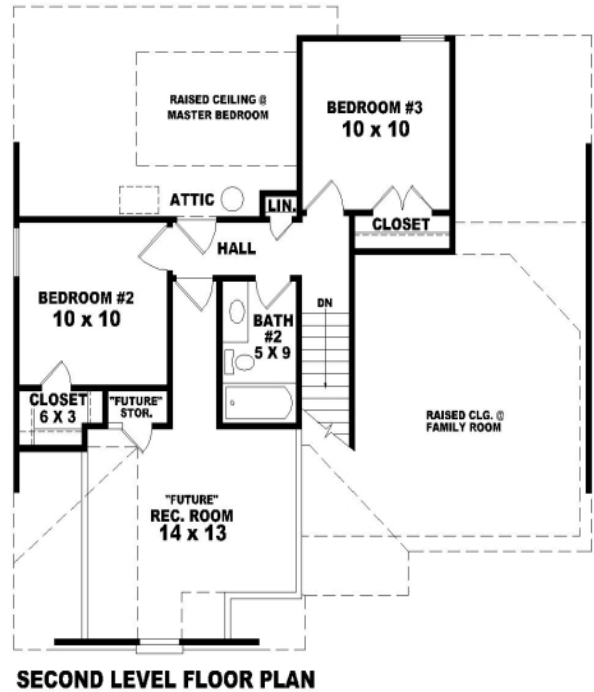

## About The Property

This cozy, modern cottage will fit all of your family's needs. With the master on the main floor level, and the two bedrooms on the second floor makes for a divided quiet retreat.

- > 3 Bedrooms, 2.5 Bathrooms
- > 1st Floor Master Suite
- > Vaulted Family Room
- > Bonus Room Potential
- > Two Story Foyer
- > Two Car Garage

### Square Footage

Total	1574
First Floor	1005
Second Floor	387
Garage	397
Bonus Room	182

### Dimensions

Width	39'-0"
Depth	40'-0"

*Square footage may vary based upon lot size.*